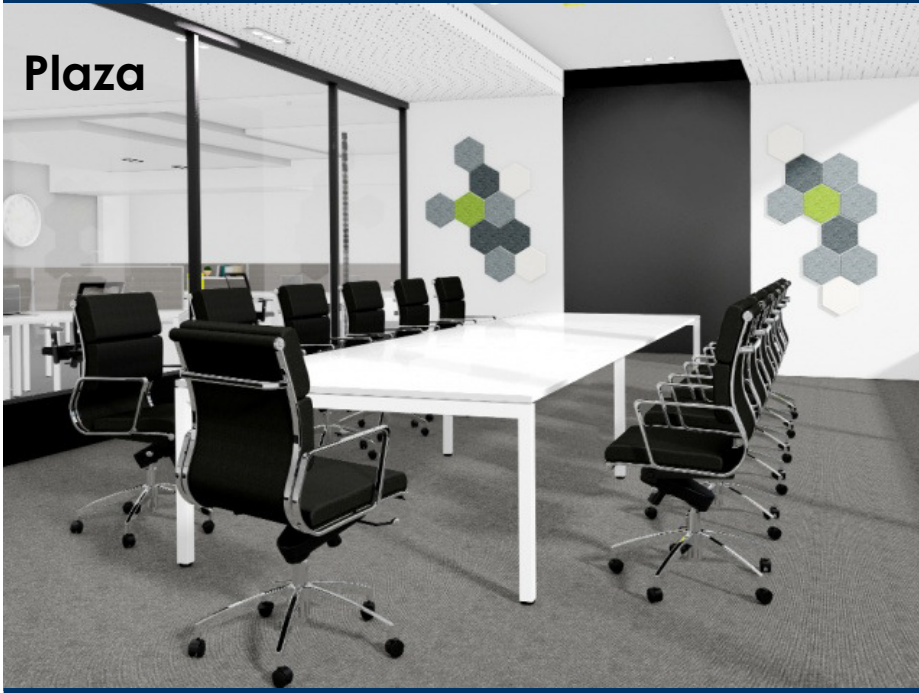

Plaza

Vista

Supreme

Verse

Leto

Filing & Furniture Essentials

Flux

Wave

Scope

DIMENSIONS

Plaza 2100/3000/6000 Long x 900/1200/1500 wide configurations available

Vista, Verse, Scope and Supreme 2400/3000/3600 Long x 1200/1500 Wide configurations

Leto 2400 Long x 1200 wide only

Flux 1500/1800 Long x 600/700/750/850 Wide options available

For **Supreme, Delta & Wave** model dimensions, contact your Representative

ACCESSORIES

Powerdock – Flip top power insert with configurations allowing for Data and GPO as required

Boomerang Table

Boomerang is a table series that allows you to customise tables to all needs from the smallest table to biggest table configurations.

The five injection moulded & polished aluminium Boomerangs are used both as feet and support for tabletops, building stability and making space for the wire management under the tabletops.